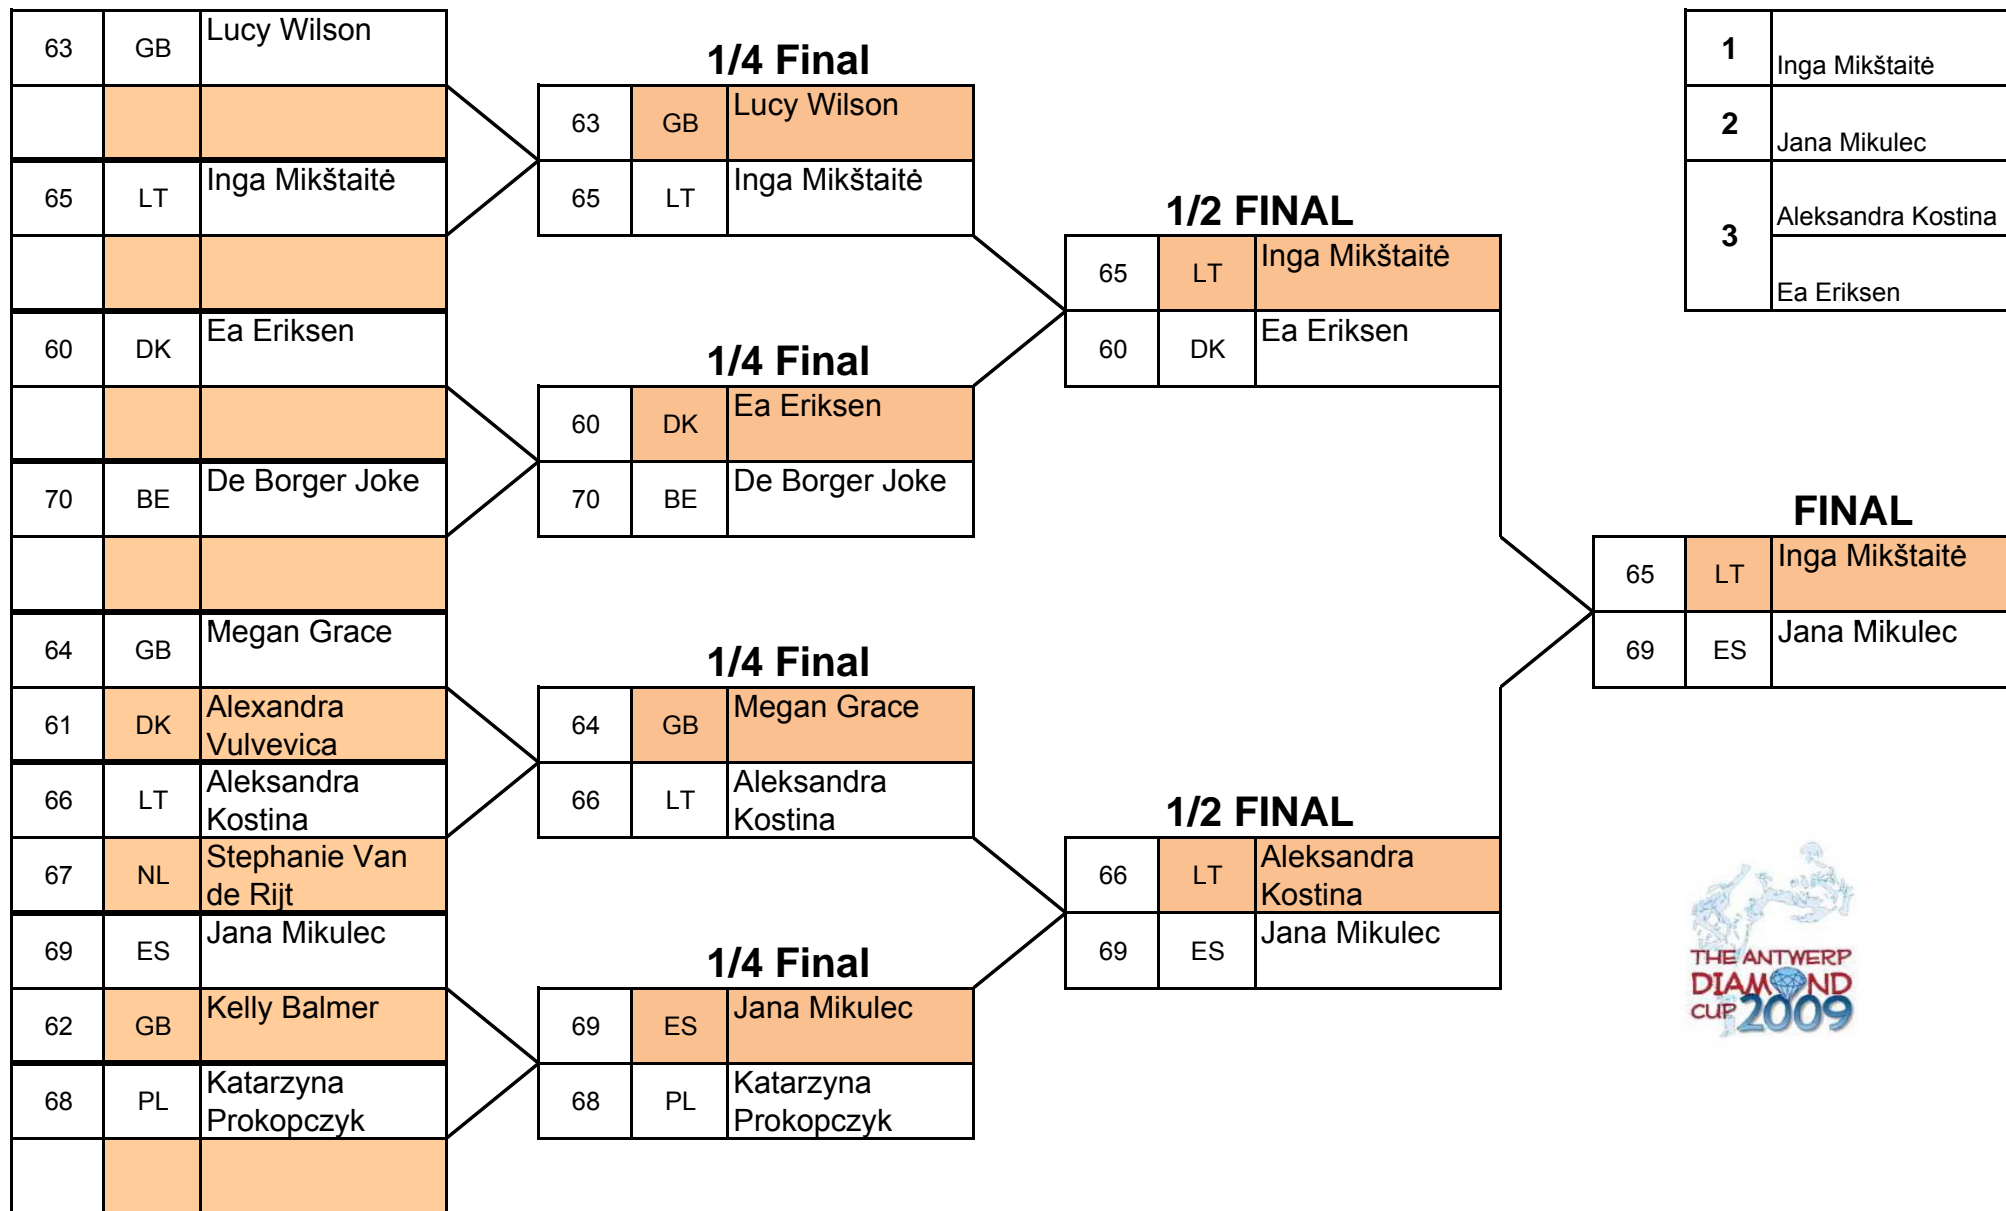

WOMEN MIDDLE WEIGHT