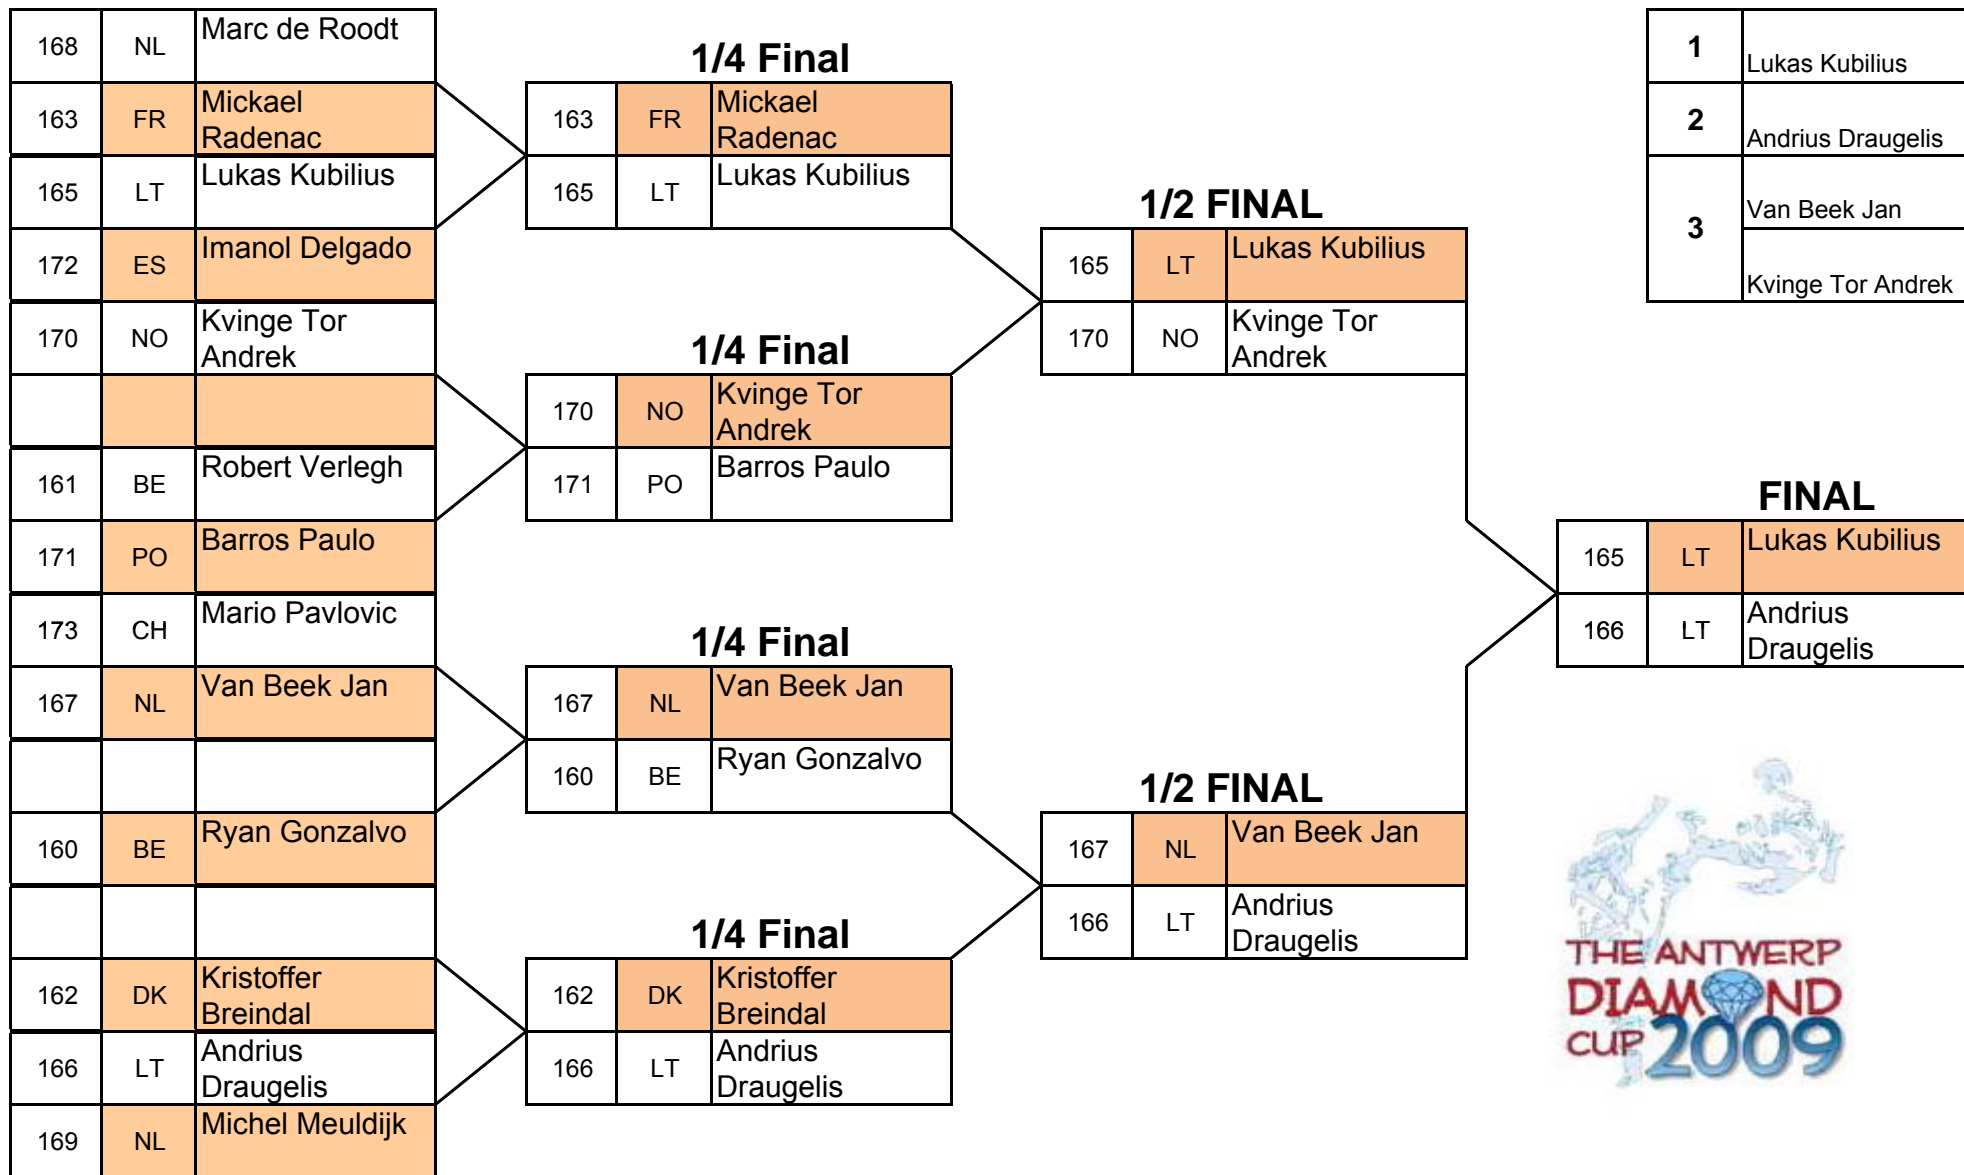

# GENTLEMEN SUPER HEAVY WEIGHT