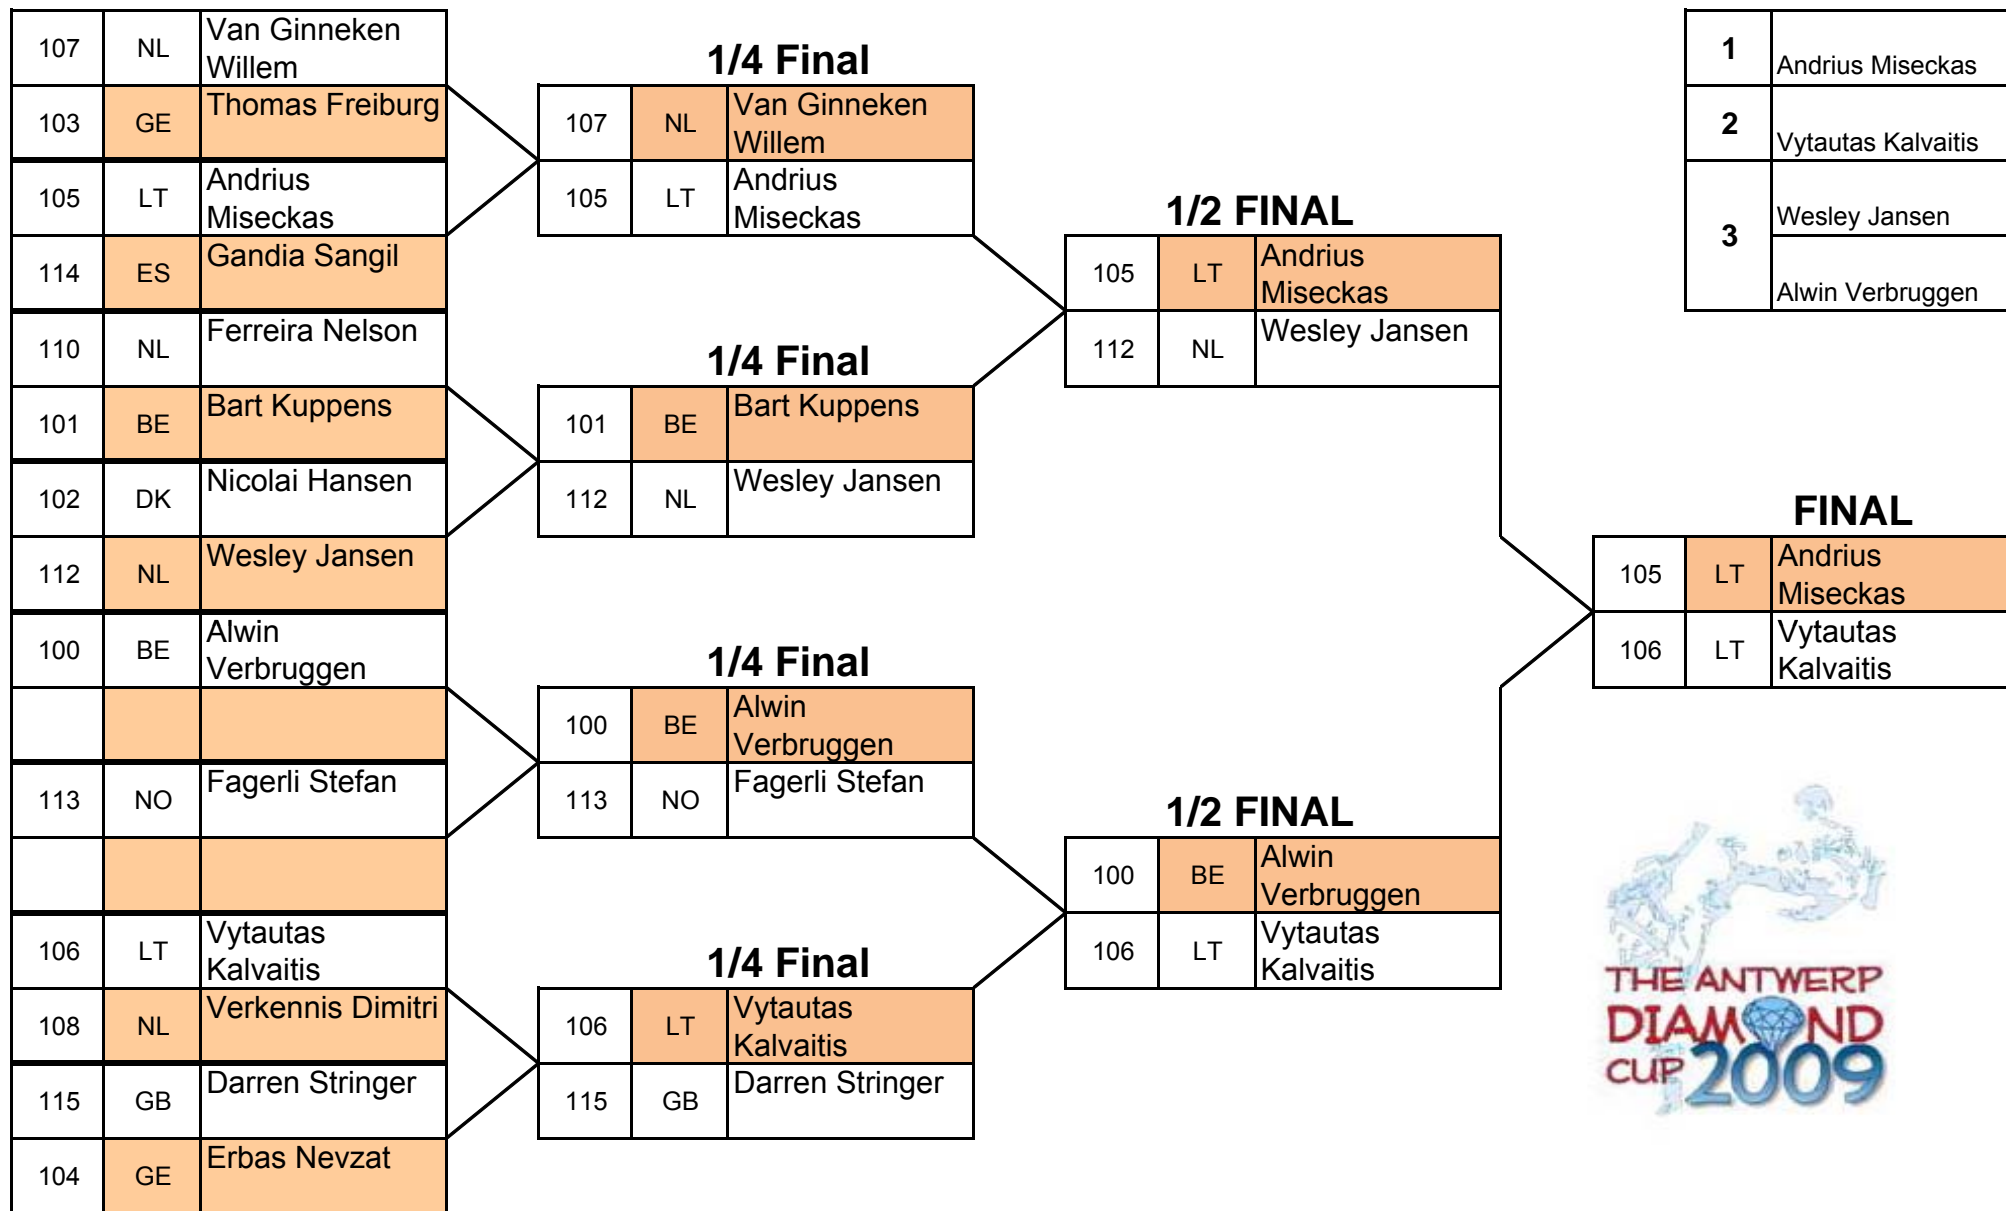

GENTLEMEN LIGHT WEIGHT