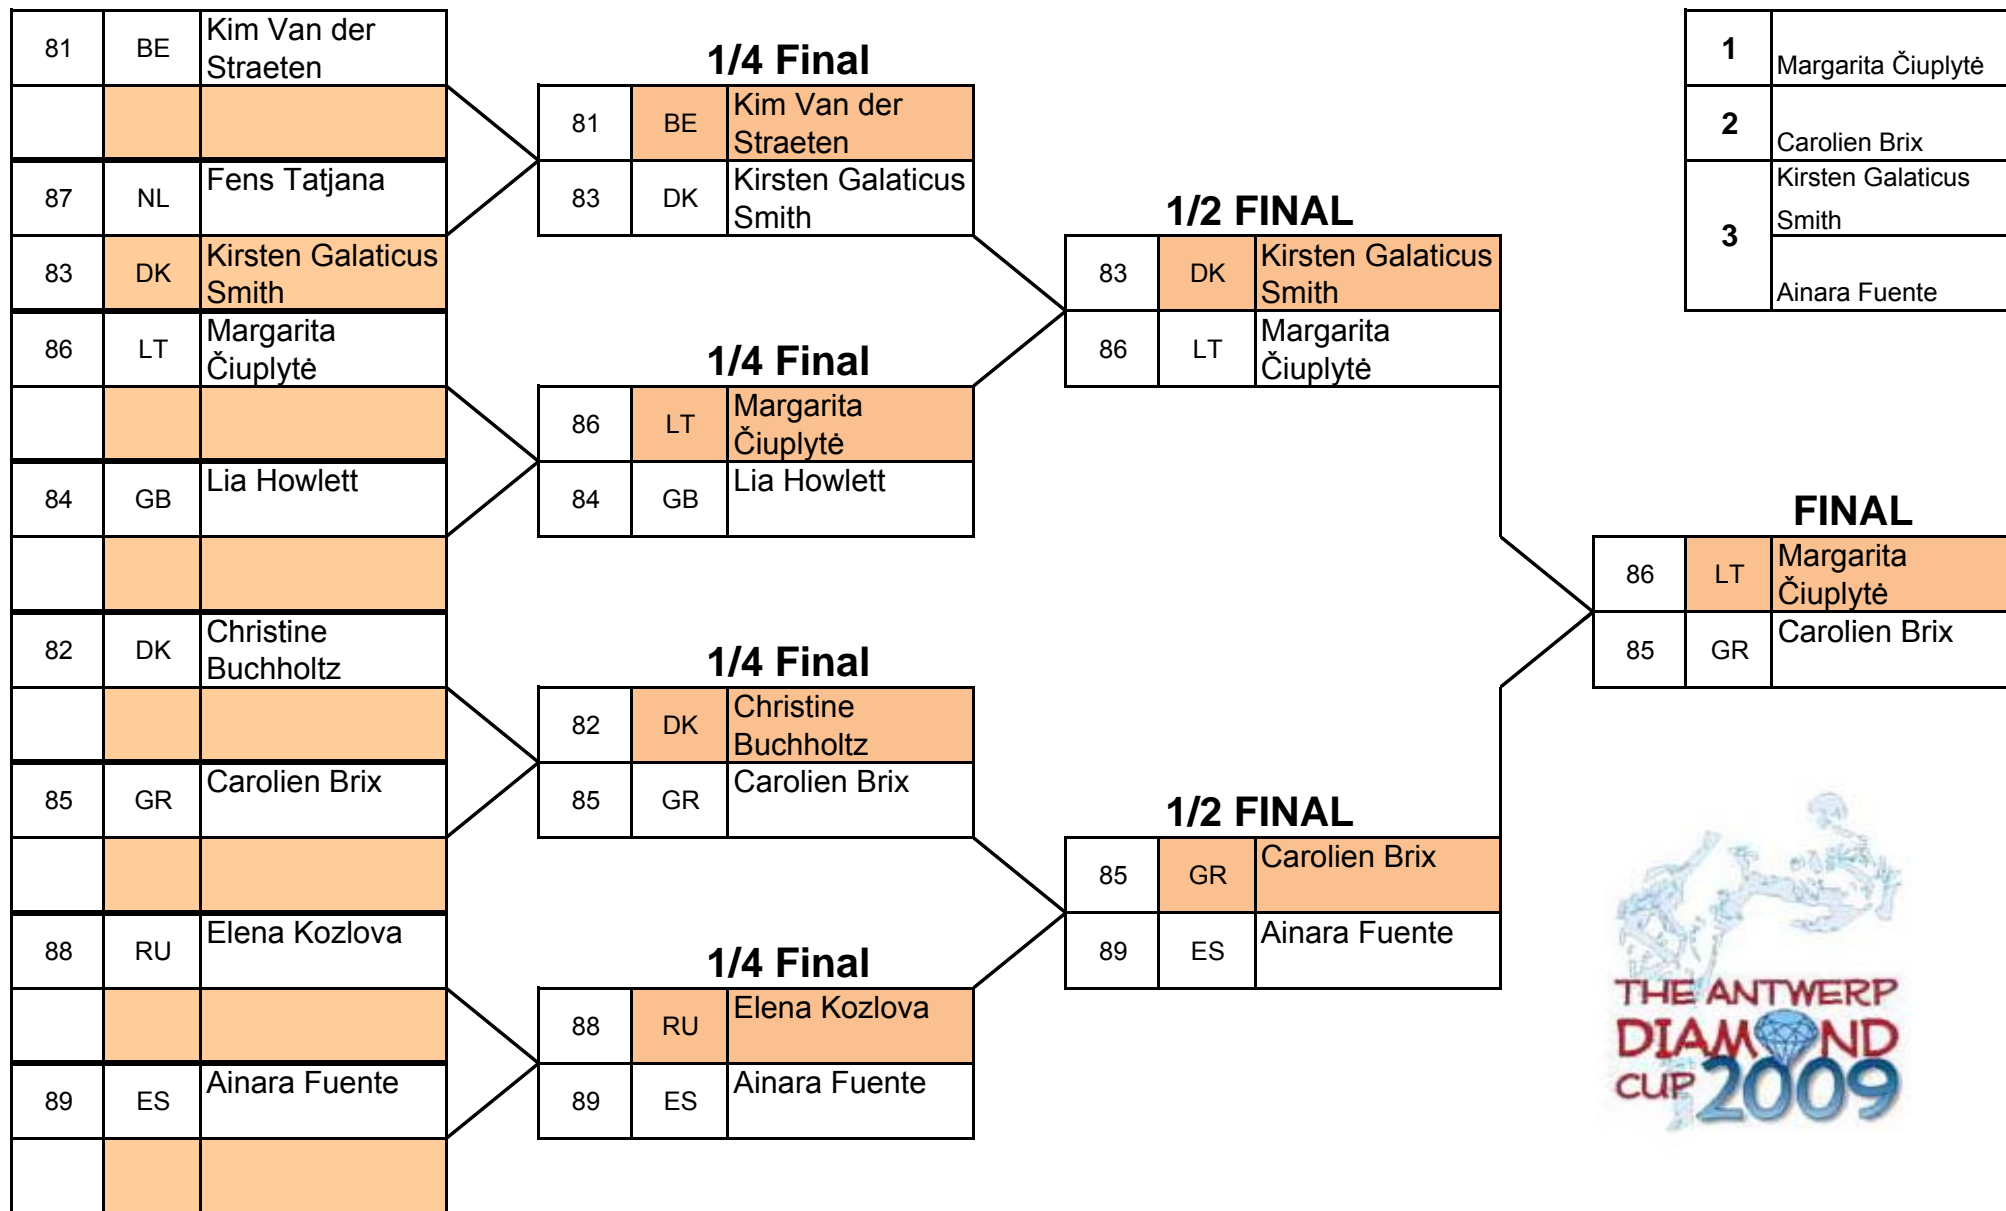

WOMEN HEAVY WEIGHT