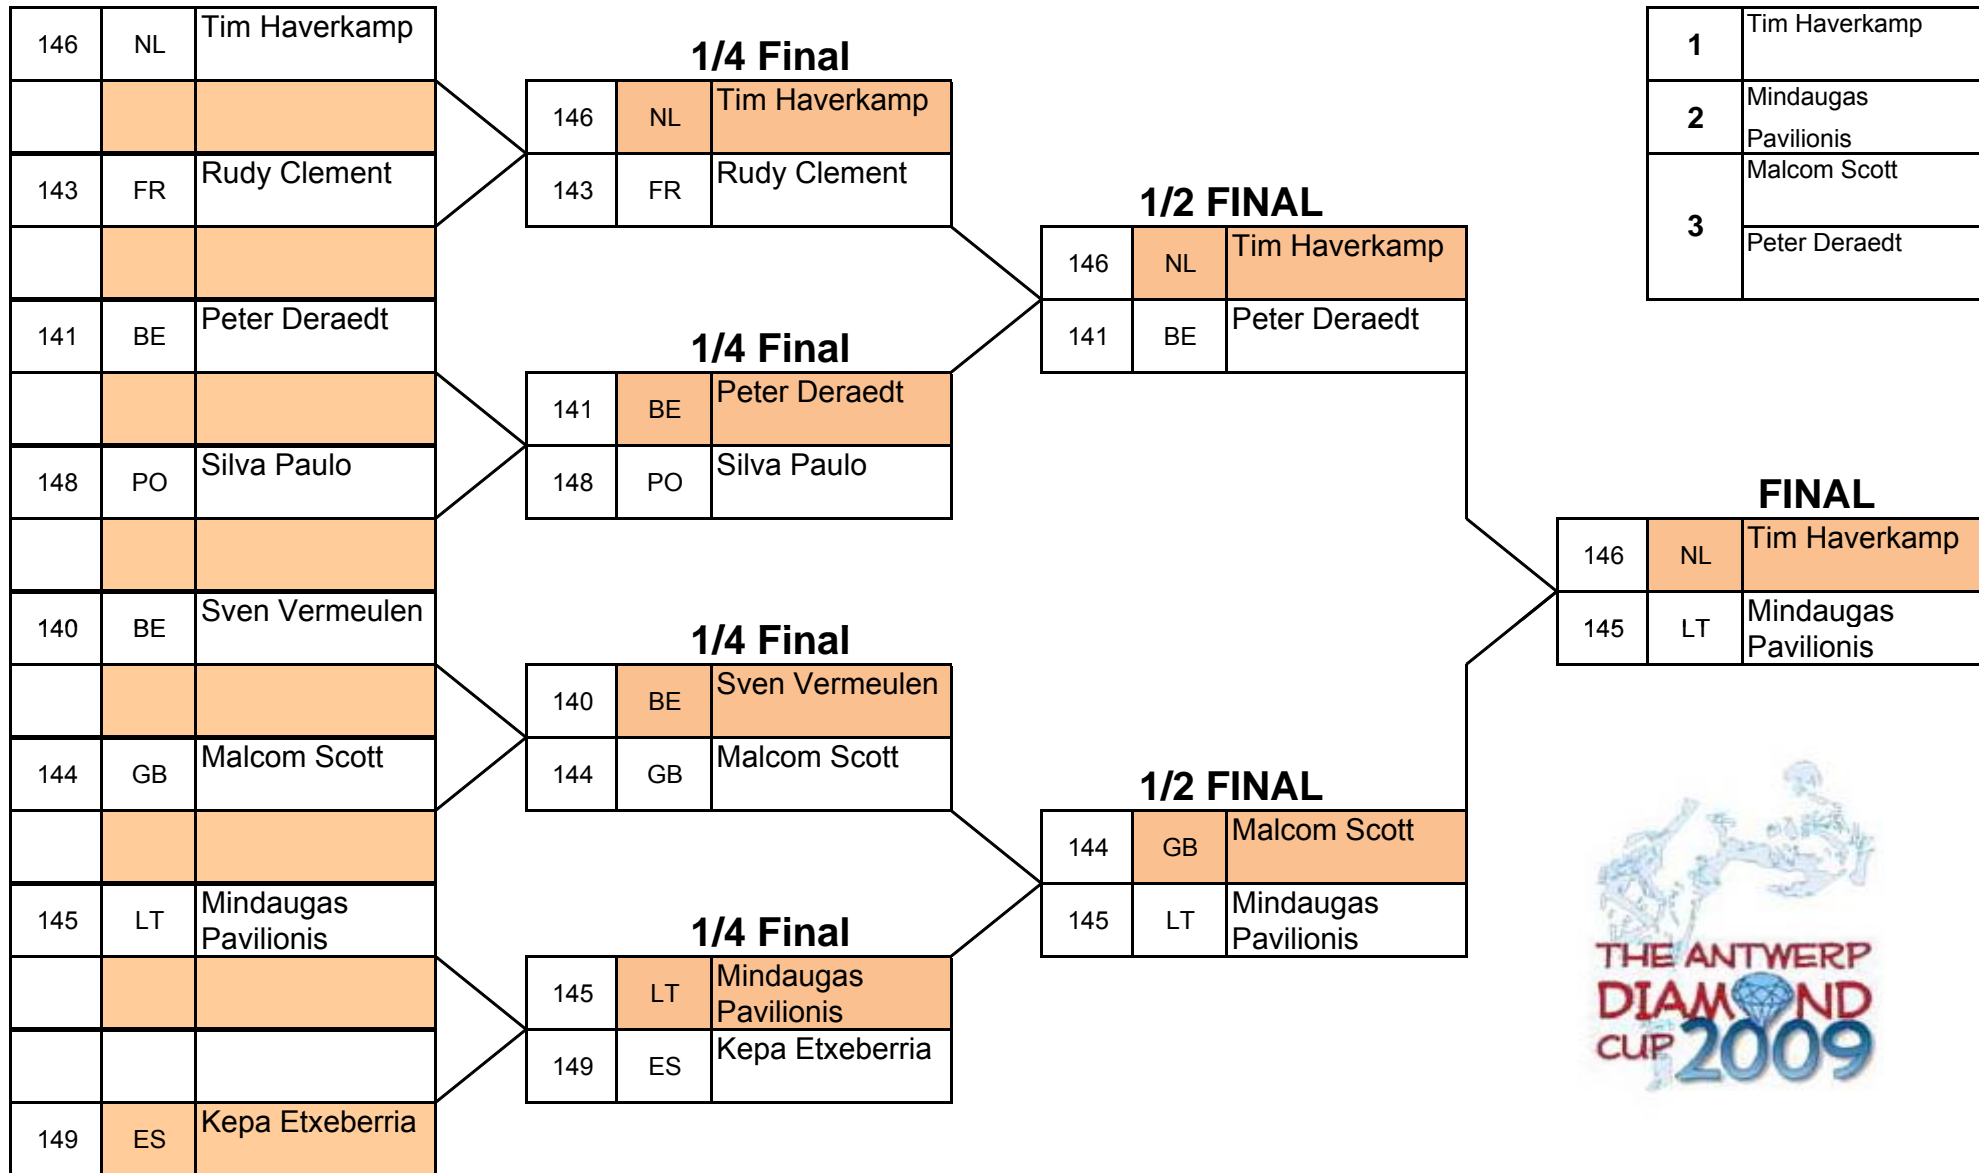

GENTLEMEN HEAVY WEIGHT